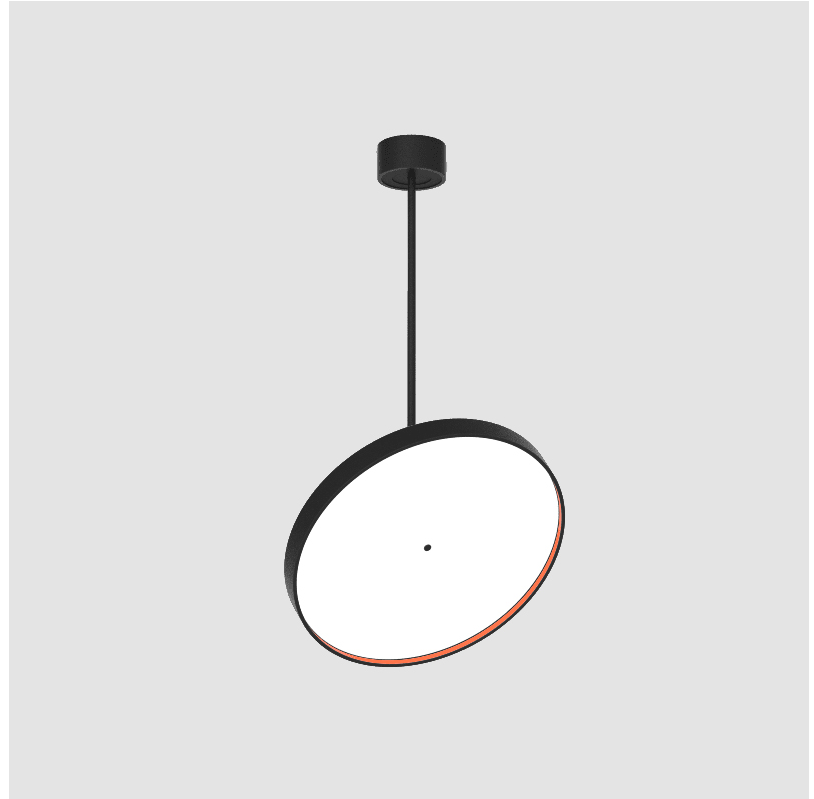

GENERAL

Series: Sign Diva Flex
Subseries: Sign Diva Flex Korona
Partner: Prolicht
Division: Architectural
Installation: Suspension
Product Type: Pendant
Mounting Location: Ceiling
Light Distribution: Adjustable

PHYSICAL

Shape: Round
Diameter (mm): 570
Diameter (in): 22 7/16
Height (mm): 870
Height (in): 34 1/4
Weight (kg): 5
Weight (lbs): 11
Diffuser: PMMA - Opal / Micro-Prism / Sparkling Secret / Vintage Industrial
Fixture Finish: SSR / BKV / CWI / CRY / HAB / UFT / ITA / RUA / FTG / MYG / LOD / PUS / FRO / FUP / KIA / POP / BLS / SPG / MEY / GOH / CHC / COM / ABZ / JAG / OBR / MOS / ROR
Fixture Material: PMMA / Extruded Aluminum / Steel

ELECTRICAL

Lamp Type: LED (Zhaga Standard)
Input Wattage (W): 58.3
Total Output Wattage (W): 46.9
Dimming: Tri-Mode (Non-Dimming and Phase Dimming (120Vac only) and 0-10V Dimming)
Driver Included: Yes
Driver Location: Integrated
Driver Type: Constant Current - Universal
Driver Class: Class 2
Input Voltage (V): 120 - 277
Constant Current (MA): 350

LED

Color Temperature (°K): 2700 / 3000 / 3500 / 4000
Max. Delivered Lumen (lm): 4978 / 5337 / 5384 / 5494
Nominal Lumen (lm): 6199 / 6646 / 6705 / 6842
CRI: >90 CRI
Lamp Life (hrs): 50000

OPTICAL

Adjustability: Rotational 170°; Tilt 90°

RATINGS AND CERTIFICATIONS

Certified By: Certified for North American Standards
IP rating: IP20